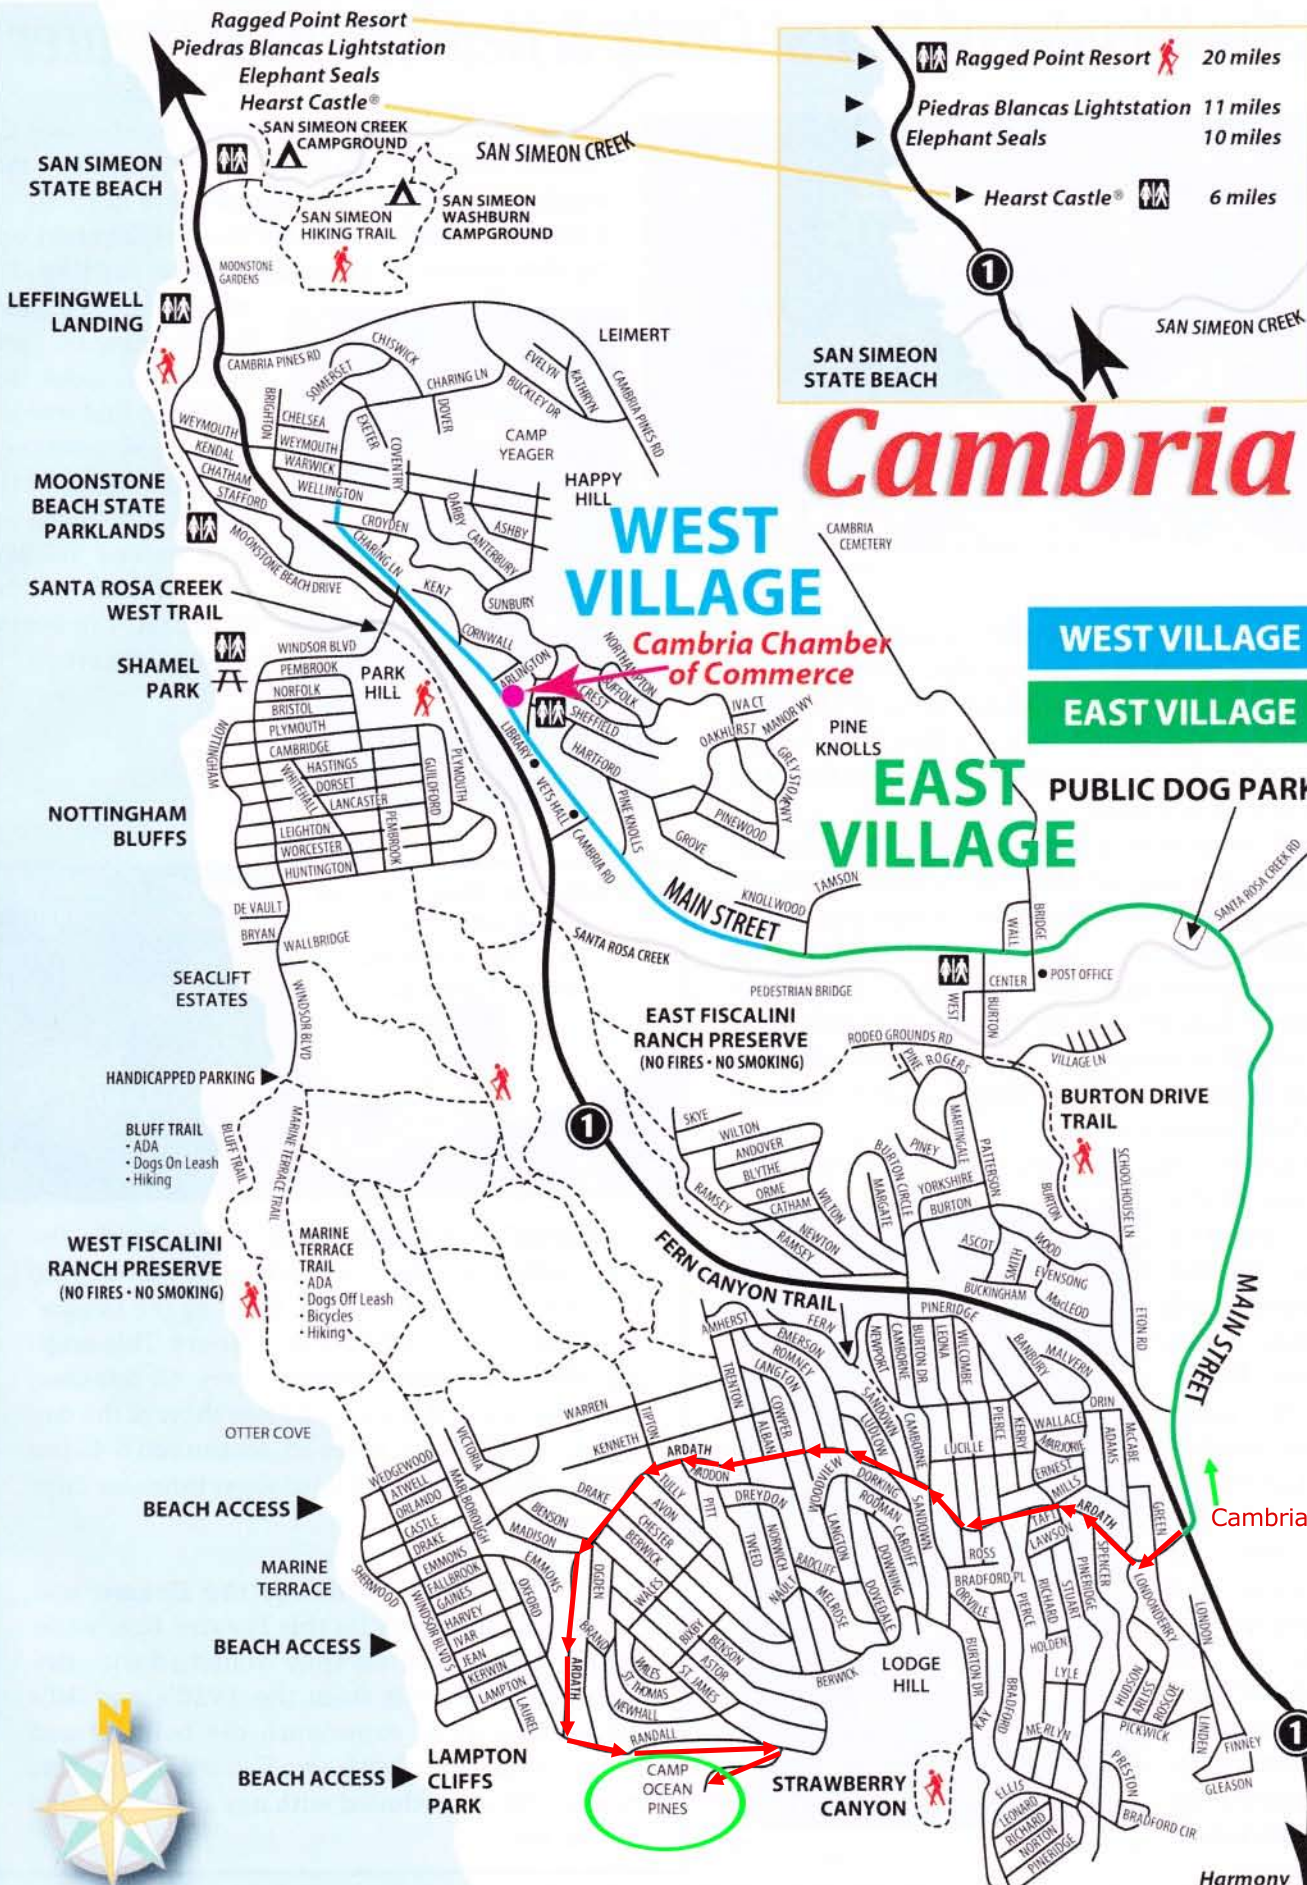

Cambria

WEST VILLAGE

WEST VILLAGE

EAST VILLAGE

EAST VILLAGE

PUBLIC DOG PARK

Cambria Chamber of Commerce

- BLUFF TRAIL
- ADA
- Dogs On Leash
- Hiking

- MARINE TERRACE TRAIL
- ADA
- Dogs Off Leash
- Bicycles
- Hiking

EAST FISCALINI RANCH PRESERVE
(NO FIRES - NO SMOKING)

WEST FISCALINI RANCH PRESERVE
(NO FIRES - NO SMOKING)

BEACH ACCESS

MARINE TERRACE

BEACH ACCESS

BEACH ACCESS

LAMPTON CLIFFS PARK

CAMP OCEAN PINES

STRAWBERRY CANYON

Cambria